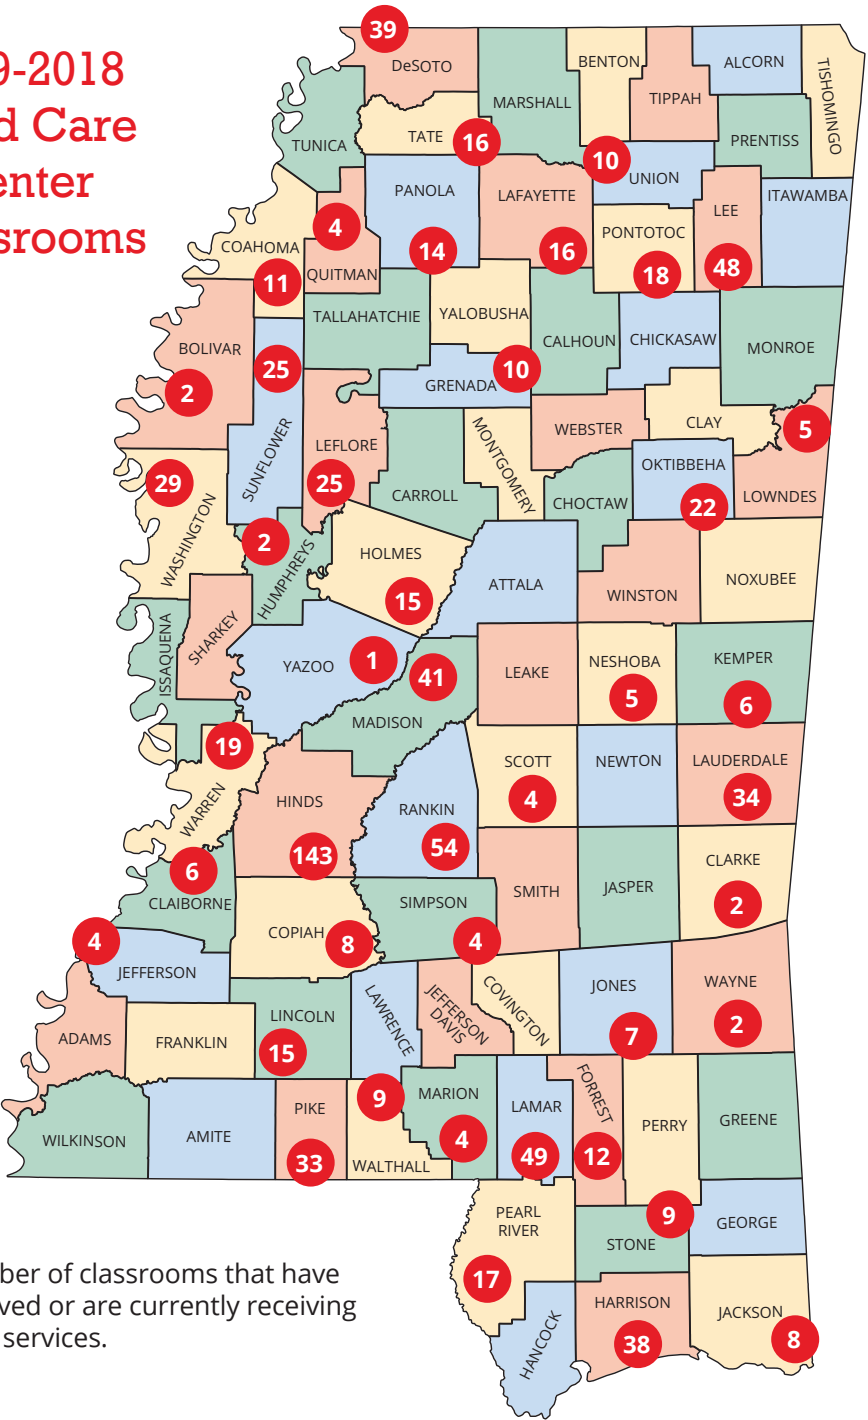

2009-2018
Child Care
Center
Classrooms

Number of classrooms that have received or are currently receiving MBB services.

Founding, Corporate, Non-Profit, Supporting & Collaborating Partners

- AT&T
- Barksdale Foundation
- Barksdale Reading Institute
- Community Foundation for Northwest Mississippi
- CREATE Foundation
- CSpire
- Entergy
- Excel by 5

- McAlister's Deli
- Meredith Creekmore
- Mississippi Economic Council
- Mississippi Low Income Child Care Initiative
- Mississippi Power Company
- Phil Hardin Foundation
- Rock River Foundation